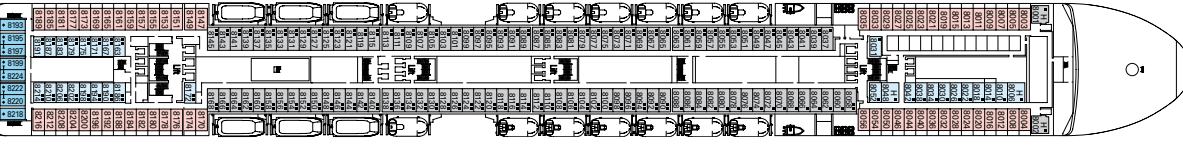

Sport Deck 16

Alfieri Deck 15

Pascoli Deck 14

Foscolo Deck 13

Leopardi Deck 12

D'Annunzio Deck 11

Carducci Deck 10

Ungaretti Deck 9

Tasso Deck 8

Manzoni Deck 7

Dante Deck 6

Petrarca Deck 5

Boccaccio Deck 4

Cabins Categories

Cat.	Cabins	Decks
1	Inside with 2 lower beds	5 Petrarca, 8 Tasso
2	Inside with 2 lower beds	9 Ungaretti, 10 Carducci
3	Inside with 2 lower beds	11 D'Annunzio, 12 Leopardi, 14 Pascoli, 15 Alfieri
4	Outside with 2 lower beds	5 Petrarca
5*	Outside with 2 lower beds	8 Tasso
6	Outside with balcony, 2 lower beds	8 Tasso, 9 Ungaretti
7	Outside with balcony, 2 lower beds	10 Carducci, 11 D'Annunzio
8	Outside with balcony, 2 lower beds	12 Leopardi, 14 Pascoli, 15 Alfieri
9	Outside with balcony, 2 lower beds	8 Tasso, 9 Ungaretti
10	Outside with balcony, 2 lower beds	9 Ungaretti, 10 Carducci
11	Outside with balcony, 2 lower beds	11 D'Annunzio, 12 Leopardi
12	Suite with balcony, 1 double bed	15 Alfieri

CABINS TYPES

- ▲ Sofa bed
- 3rd bed is a bunk bed
- 3rd and 4th beds are bunks
- ◆ Double sofa bed
- ┌ Connecting cabins
- H Cabin for disabled people

The above informations may change at the time of booking.