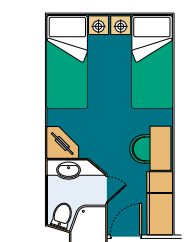

Note: some cabins on the Tasso Deck have the view blocked.

Inside cabins
275 cabins (14 m²) 12 of which for disabled people (21 m²)
Single beds that can be converted into double bed except for the cabins for disabled people
Air conditioning (optimized indoor air quality)
Bathroom with shower
Interactive TV, telephone
Availability of internet connection by your own laptop (on payment)
Mini bar
Safe