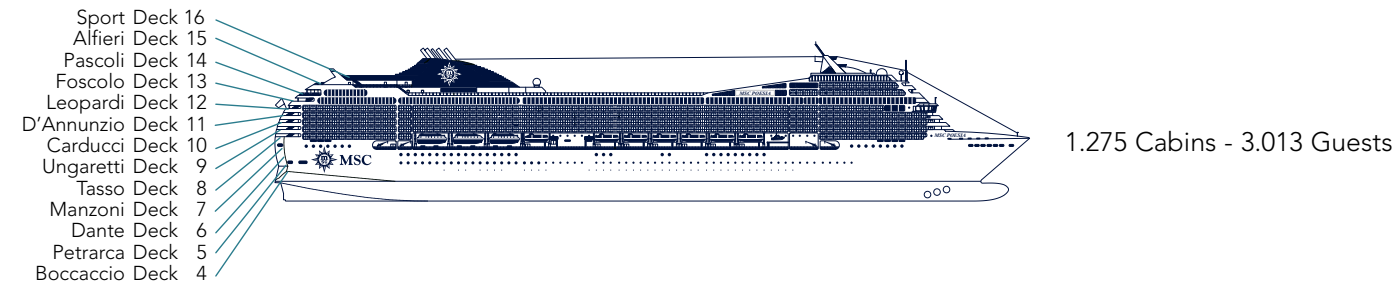

Sport Deck 16

Alfieri Deck 15

Pascoli Deck 14

Foscolo Deck 13

Leopardi Deck 12

D'Annunzio Deck 11

Carducci Deck 10

Ungaretti Deck 9

Tasso Deck 8

Manzoni Deck 7

Dante Deck 6

Petrarca Deck 5

Boccaccio Deck 4

Cabins Categories

Cat.	Cabins	Decks
1	Inside with 2 lower beds	5 Petrarca, 8 Tasso
2	Inside with 2 lower beds	9 Ungaretti, 10 Carducci
3	Inside with 2 lower beds	11 D'Annunzio, 12 Leopardi, 14 Pascoli, 15 Alfieri
4	Outside with 2 lower beds	5 Petrarca
5*	Outside with 2 lower beds	8 Tasso
6	Outside with balcony, 2 lower beds	8 Tasso, 9 Ungaretti
7	Outside with balcony, 2 lower beds	10 Carducci, 11 D'Annunzio
8	Outside with balcony, 2 lower beds	12 Leopardi, 14 Pascoli, 15 Alfieri
9	Outside with balcony, 2 lower beds	8 Tasso, 9 Ungaretti
10	Outside with balcony, 2 lower beds	9 Ungaretti, 10 Carducci
11	Outside with balcony, 2 lower beds	11 D'Annunzio, 12 Leopardi
12	Suite with balcony, 1 double bed	15 Alfieri

04.2009

MSC POESIA

Technical characteristics of the ship

Gross tonnage	93.330 tons
Length	293,8 m
Beam	32,2 m
Number of passengers	2.550 (on double basis)
Total cabins	1.275
Crew	987 people
Maximum speed	23 knots
Voltage	110/220 Volts (energy saving system)
Stabilizers	Yes
Passenger decks	13
Lifts	13
Swimming pools	2 for adults, 1 for children / 4 SPA baths
Currency on board	Euro (Mediterranean)