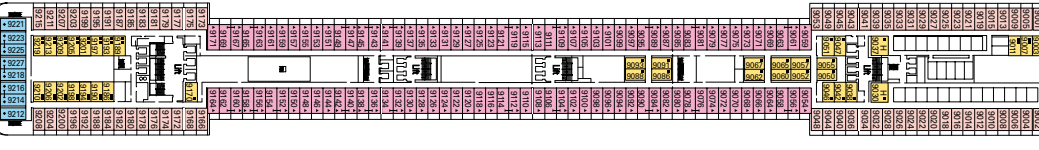

Sport Deck 16

Alfieri Deck 15

Pascoli Deck 14

Foscolo Deck 13

Leopardi Deck 12

D'Annunzio Deck 11

Carducci Deck 10

Ungaretti Deck 9

Tasso Deck 8

Manzoni Deck 7

Dante Deck 6

Petrarca Deck 5

Boccaccio Deck 4

Cabins Categories

Cat.	Cabins	Decks
1	Inside with 2 lower beds	5 Petrarca, 8 Tasso
2	Inside with 2 lower beds	9 Ungaretti, 10 Carducci
3	Inside with 2 lower beds	11 D'Annunzio, 12 Leopardi, 14 Pascoli, 15 Alfieri
4	Outside with 2 lower beds	5 Petrarca
5*	Outside with 2 lower beds	8 Tasso
6	Outside with balcony, 2 lower beds	8 Tasso, 9 Ungaretti
7	Outside with balcony, 2 lower beds	10 Carducci, 11 D'Annunzio
8	Outside with balcony, 2 lower beds	12 Leopardi, 14 Pascoli, 15 Alfieri
9	Outside with balcony, 2 lower beds	8 Tasso, 9 Ungaretti
10	Outside with balcony, 2 lower beds	9 Ungaretti, 10 Carducci
11	Outside with balcony, 2 lower beds	11 D'Annunzio, 12 Leopardi
12	Suite with balcony, 1 double bed	15 Alfieri