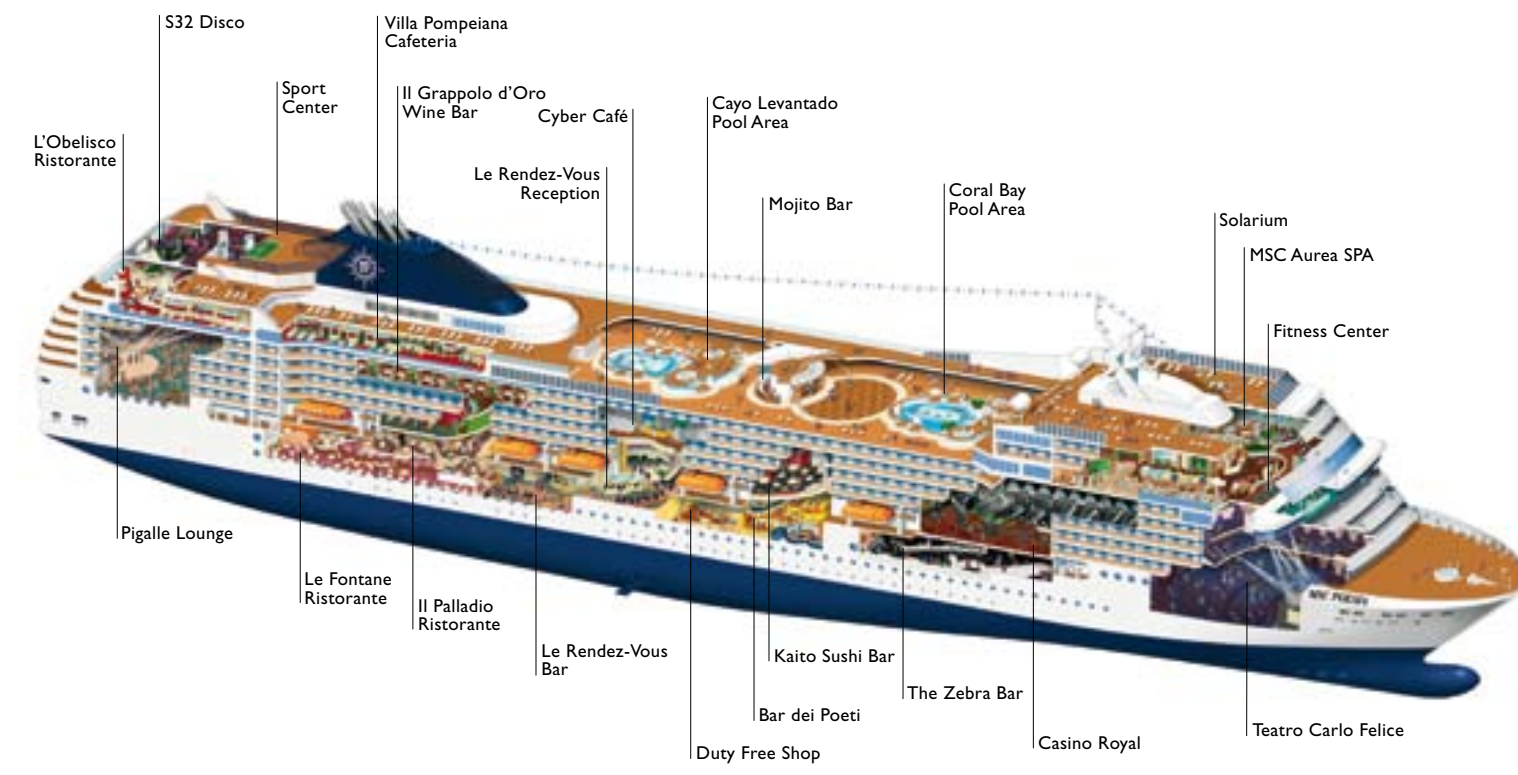

Tasso Deck 8

Manzoni Deck 7

Dante Deck 6

Petrarca Deck 5

Boccaccio Deck 4

Cabins Categories

Cat.	Cabins	Decks
1	Inside with 2 lower beds	5 Petrarca, 8 Tasso
2	Inside with 2 lower beds	9 Ungaretti, 10 Carducci
3	Inside with 2 lower beds	11 D'Annunzio, 12 Leopardi, 14 Pascoli, 15 Alfieri
4	Outside with 2 lower beds	5 Petrarca
5*	Outside with 2 lower beds	8 Tasso
6	Outside with balcony, 2 lower beds	8 Tasso, 9 Ungaretti
7	Outside with balcony, 2 lower beds	10 Carducci, 11 D'Annunzio
8	Outside with balcony, 2 lower beds	12 Leopardi, 14 Pascoli, 15 Alfieri
9	Outside with balcony, 2 lower beds	8 Tasso, 9 Ungaretti
10	Outside with balcony, 2 lower beds	9 Ungaretti, 10 Carducci
11	Outside with balcony, 2 lower beds	11 D'Annunzio, 12 Leopardi
12	Suite with balcony, 1 double bed	15 Alfieri

04.2009

MSC POESIA

Technical characteristics of the ship

Gross tonnage	93.330 tons
Length	293,8 m
Beam	32,2 m
Number of passengers	2.550 (on double basis)
Total cabins	1.275
Crew	987 people
Maximum speed	23 knots
Voltage	110/220 Volts (energy saving system)
Stabilizers	Yes
Passenger decks	13
Lifts	13
Swimming pools	2 for adults, 1 for children / 4 SPA baths
Currency on board	Euro (Mediterranean)