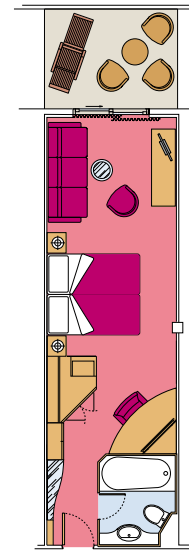

Technical characteristics of the ship

Gross tonnage	93.330 tons
Length	293,8 m
Beam	32,2 m
Number of passengers	2.550 (on double basis)
Total cabins	1.275
Crew	987 people
Maximum speed	23 knots
Voltage	110/220 Volts (energy saving system)
Stabilizers	Yes
Passenger decks	13
Lifts	13
Swimming pools	2 for adults, 1 for children / 4 SPA baths
Currency on board	Euro (Mediterranean)

Public areas
Shuffleboard, Deck Quoits, minigolf, tennis, jogging track, gymnasium, aerobic, children's playroom, teenagers area, video games room, solarium, beauty salon, 2 saunas, 2 turkish baths, hydrotherapy, aromatherapy, chromotherapy, yoga, bars, restaurants, sushi bar, internet café, wine tasting bar, discotheque, karaoke, theatre, cinema, casino, library, card room, art gallery, cigar room, photo gallery, photographer, shopping area.
Medical center. Duty Free Shops.

Cabin types

Suites with balcony
18 suites with private balcony (25 m²)
Air conditioning (optimized indoor air quality)
Double bed that can be converted into two single beds (on request)
Spacious wardrobe
Bathroom with bathtub
Interactive TV, telephone
Availability of internet connection by your own laptop (on payment)
Mini bar
Safe