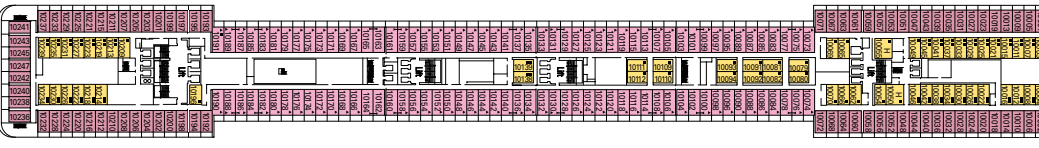

Sport Deck 16

Alfieri Deck 15

Pascoli Deck 14

Foscolo Deck 13

Leopardi Deck 12

D'Annunzio Deck 11

Carducci Deck 10

Ungaretti Deck 9

Tasso Deck 8

Manzoni Deck 7

Dante Deck 6

Petrarca Deck 5

Boccaccio Deck 4

Cabins Categories

Cat.	Cabins	Decks
1	Inside with 2 lower beds	5 Petrarca, 8 Tasso
2	Inside with 2 lower beds	9 Ungaretti, 10 Carducci
3	Inside with 2 lower beds	11 D'Annunzio, 12 Leopardi, 14 Pascoli, 15 Alfieri
4	Outside with 2 lower beds	5 Petrarca
5*	Outside with 2 lower beds	8 Tasso
6	Outside with balcony, 2 lower beds	8 Tasso, 9 Ungaretti
7	Outside with balcony, 2 lower beds	10 Carducci, 11 D'Annunzio
8	Outside with balcony, 2 lower beds	12 Leopardi, 14 Pascoli, 15 Alfieri
9	Outside with balcony, 2 lower beds	8 Tasso, 9 Ungaretti
10	Outside with balcony, 2 lower beds	9 Ungaretti, 10 Carducci
11	Outside with balcony, 2 lower beds	11 D'Annunzio, 12 Leopardi
12	Suite with balcony, 1 double bed	15 Alfieri

CABINS TYPES

- ▲ Sofa bed
- 3rd bed is a bunk bed
- 3rd and 4th beds are bunks
- ◆ Double sofa bed
- ┌ Connecting cabins
- H Cabin for disabled people

The above informations may change at the time of booking.

04.2009

MSC POESIA

Technical characteristics of the ship

Gross tonnage	93.330 tons
Length	293,8 m
Beam	32,2 m
Number of passengers	2.550 (on double basis)
Total cabins	1.275
Crew	987 people
Maximum speed	23 knots
Voltage	110/220 Volts (energy saving system)
Stabilizers	Yes
Passenger decks	13
Lifts	13
Swimming pools	2 for adults, 1 for children / 4 SPA baths
Currency on board	Euro (Mediterranean)