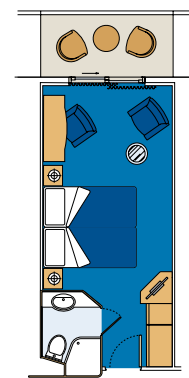

Outside cabins
809 cabins with balcony: (15,3 m²) Standard Balcony, (17,8 m²) Large Balcony, 3 of which for disabled (28 m²) - 173 cabins with porthole (17 m²), 2 of which for disabled (18,7 m²)
Single beds that can be converted into double bed except for the cabins for disabled people
Air conditioning (optimized indoor air quality)
Bathroom with shower
Interactive TV, telephone
Availability of internet connection by your own laptop (on payment)
Mini bar
Safe