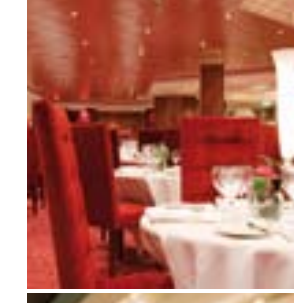

Public areas

Restaurants	Seats	Use	Surface (m²)	Deck
Il Palladio	714	Restaurant	1.120	6 Dante
Le Fontane	720	Restaurant	1.120	5 Petrarca
Villa Pompeiana	472	Cafeteria	1.977	13 Foscolo
L'Obelisco	250	A la carte restaurant	770	13 Foscolo
Kaito Sushi Bar	54	Sushi bar	130	7 Manzoni

Bars / Lounges	Seats	Use	Surface (m²)	Deck
Il Grappolo d'Oro	120	Wine tasting	300	7 Manzoni
Cyber Café	24 workstations	Internet café	128	7 Manzoni
The Hitchcock Lounge	32	Cigar room, smokers room	140	7 Manzoni
Le Rendez-Vous Bar	142	Bar reception	400	5 Petrarca
Bar Smeraldo	45	Prediner Bar	190	6 Dante
Giada Bar	45	Prediner Bar	190	6 Dante
Bar dei Poeti	220	Coffee bar	500	6 Dante

Outdoor bars	Seats	Use	Surface (m²)	Deck
Coral Bay - Piraña Bar		Pool area, Pool bar	1.600	13 Foscolo
Cayo Levantado - Mojito Bar		Pool area, Pool bar/Ice cream bar	1.300	13 Foscolo