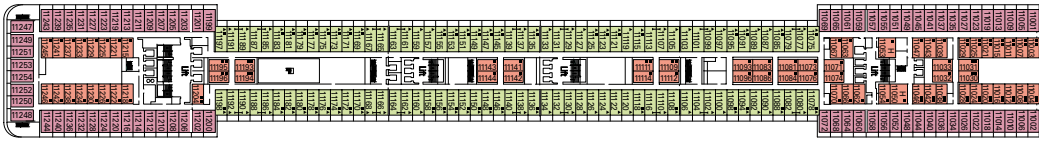

Sport Deck 16

Alfieri Deck 15

Pascoli Deck 14

Foscolo Deck 13

Leopardi Deck 12

D'Annunzio Deck 11

Carducci Deck 10

Ungaretti Deck 9

Tasso Deck 8

Manzoni Deck 7

Dante Deck 6

Petrarca Deck 5

Boccaccio Deck 4

Cabins Categories

Cat.	Cabins	Decks
1	Inside with 2 lower beds	5 Petrarca, 8 Tasso
2	Inside with 2 lower beds	9 Ungaretti, 10 Carducci
3	Inside with 2 lower beds	11 D'Annunzio, 12 Leopardi, 14 Pascoli, 15 Alfieri
4	Outside with 2 lower beds	5 Petrarca
5*	Outside with 2 lower beds	8 Tasso
6	Outside with balcony, 2 lower beds	8 Tasso, 9 Ungaretti
7	Outside with balcony, 2 lower beds	10 Carducci, 11 D'Annunzio
8	Outside with balcony, 2 lower beds	12 Leopardi, 14 Pascoli, 15 Alfieri
9	Outside with balcony, 2 lower beds	8 Tasso, 9 Ungaretti
10	Outside with balcony, 2 lower beds	9 Ungaretti, 10 Carducci
11	Outside with balcony, 2 lower beds	11 D'Annunzio, 12 Leopardi
12	Suite with balcony, 1 double bed	15 Alfieri

CABINS TYPES

- ▲ Sofa bed
- 3rd bed is a bunk bed
- 3rd and 4th beds are bunks
- ◆ Double sofa bed
- ┌ Connecting cabins
- H Cabin for disabled people

The above informations may change at the time of booking.