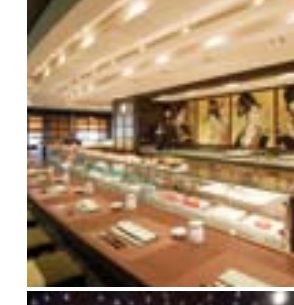

Public areas

Restaurants	Seats	Use	Surface (m²)	Deck
Il Palladio	714	Restaurant	1.120	6 Dante
Le Fontane	720	Restaurant	1.120	5 Petrarca
Villa Pompeiana	472	Cafeteria	1.977	13 Foscolo
L'Obelisco	250	A la carte restaurant	770	13 Foscolo
Kaito Sushi Bar	54	Sushi bar	130	7 Manzoni

Bars / Lounges	Seats	Use	Surface (m²)	Deck
Il Grappolo d'Oro	120	Wine tasting	300	7 Manzoni
Cyber Café	24 workstations	Internet café	128	7 Manzoni
The Hitchcock Lounge	32	Cigar room, smokers room	140	7 Manzoni
Le Rendez-Vous Bar	142	Bar reception	400	5 Petrarca
Bar Smeraldo	45	Prediner Bar	190	6 Dante
Giada Bar	45	Prediner Bar	190	6 Dante
Bar dei Poeti	220	Coffee bar	500	6 Dante

Outdoor bars	Seats	Use	Surface (m²)	Deck
Coral Bay - Piraña Bar		Pool area, Pool bar	1.600	13 Foscolo
Cayo Levantado - Mojito Bar		Pool area, Pool bar/Ice cream bar	1.300	13 Foscolo