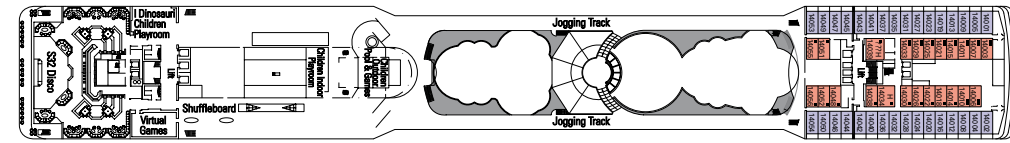

Sport Deck 16

Alfieri Deck 15

Pascoli Deck 14

Foscolo Deck 13

Leopardi Deck 12

D'Annunzio Deck 11

Carducci Deck 10

Ungaretti Deck 9

Tasso Deck 8

Manzoni Deck 7

Dante Deck 6

Petrarca Deck 5

Boccaccio Deck 4

Cabins Categories

Cat.	Cabins	Decks
1	Inside with 2 lower beds	5 Petrarca, 8 Tasso
2	Inside with 2 lower beds	9 Ungaretti, 10 Carducci
3	Inside with 2 lower beds	11 D'Annunzio, 12 Leopardi, 14 Pascoli, 15 Alfieri
4	Outside with 2 lower beds	5 Petrarca
5*	Outside with 2 lower beds	8 Tasso
6	Outside with balcony, 2 lower beds	8 Tasso, 9 Ungaretti
7	Outside with balcony, 2 lower beds	10 Carducci, 11 D'Annunzio
8	Outside with balcony, 2 lower beds	12 Leopardi, 14 Pascoli, 15 Alfieri
9	Outside with balcony, 2 lower beds	8 Tasso, 9 Ungaretti
10	Outside with balcony, 2 lower beds	9 Ungaretti, 10 Carducci
11	Outside with balcony, 2 lower beds	11 D'Annunzio, 12 Leopardi
12	Suite with balcony, 1 double bed	15 Alfieri

04.2009

MSC POESIA

Technical characteristics of the ship

Gross tonnage	93.330 tons
Length	293,8 m
Beam	32,2 m
Number of passengers	2.550 (on double basis)
Total cabins	1.275
Crew	987 people
Maximum speed	23 knots
Voltage	110/220 Volts (energy saving system)
Stabilizers	Yes
Passenger decks	13
Lifts	13
Swimming pools	2 for adults, 1 for children / 4 SPA baths
Currency on board	Euro (Mediterranean)